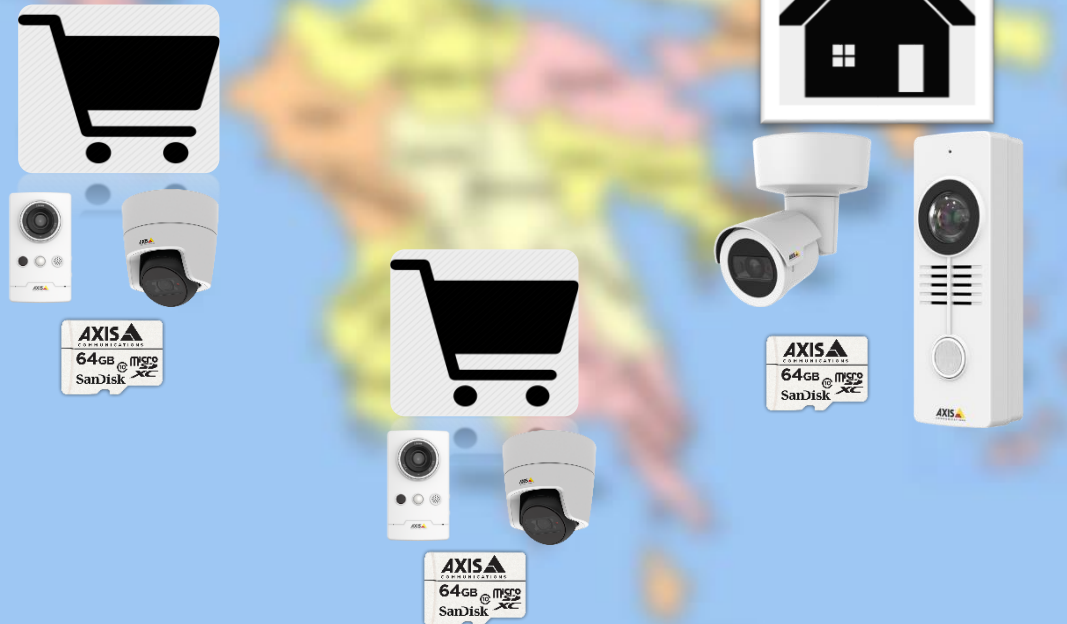

Υλοποίηση από το συνεργάτη

- ✓ 5 x κάμερες Axis companion Line
- ✓ 1 x A8105-E θυροτηλέφωνο IP AXIS
- ✓ 6 x κάρτες MicroSD Axis
- ✓ 3 x PoE switch Axis

- Παραμετροποίηση Software - cloud - κάμερας και θυροτηλεφώνου στο χώρο του συνεργάτη μας.
- Απλή εγκατάσταση, τροφοδοσία των υλικών και σύνδεσης στο Internet.