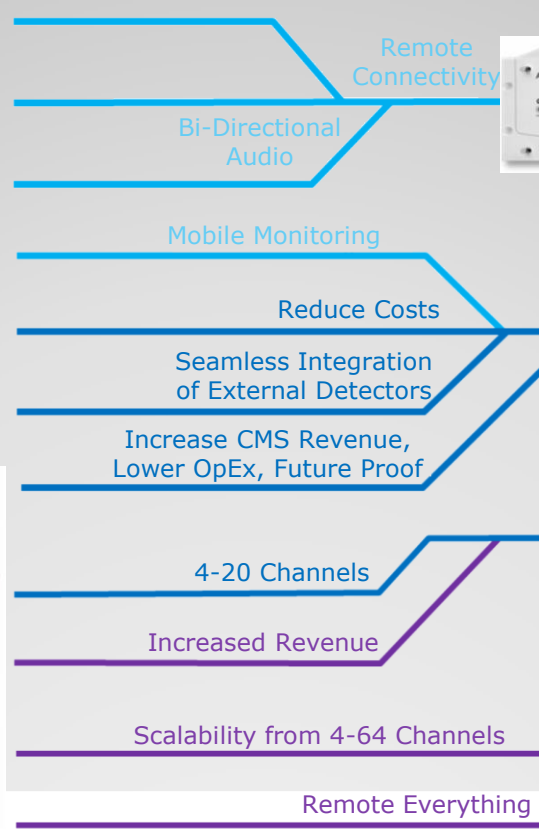

## ΣΥΣΤΗΜΑ ΑΠΟΜΑΚΡΥΣΜΕΝΗΣ ΔΙΑΧΕΙΡΗΣΗΣ ΧΩΡΩΝ & VIDEO ANALYTICS HEITEL –XTRALIS

# Remotely Managed Multi-service Gateway Evolution

Next Generation Convergence Platform for Safety & Security

1

- DVR/NVR/Intruder Panel
- Transmission
- Remote Deterrence
- Mobile Connectivity
- Video Content Analytics
- External Detectors
- Remote Programmability
- In-Field Upgrade
- Business Intelligence
- Extreme Scalability
- Building Management